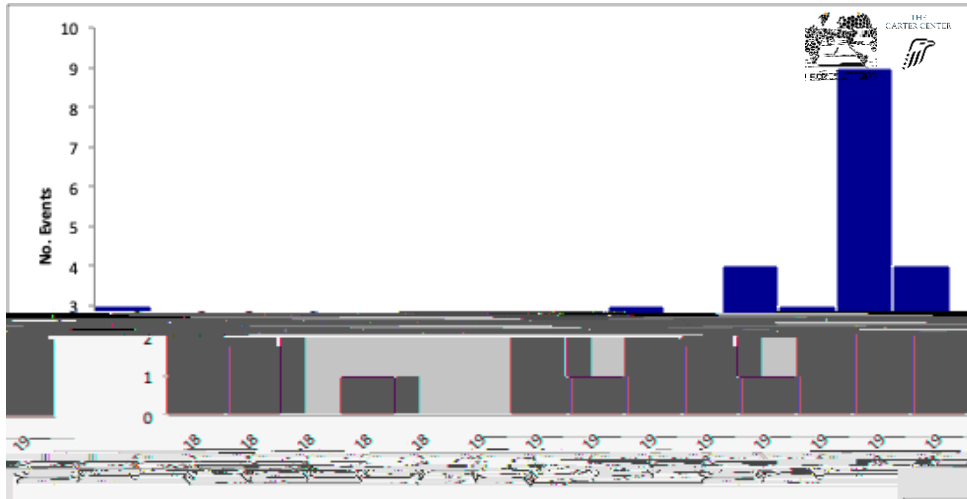

WEEKLY CONFLICT SUMMARY | 28 OCTOBER – 3 NOVEMBER 2019  
WHOLE OF SYRIA SUMMARY  
NORTHWEST |

SOUTH & CENTRAL SYRIA

---

---